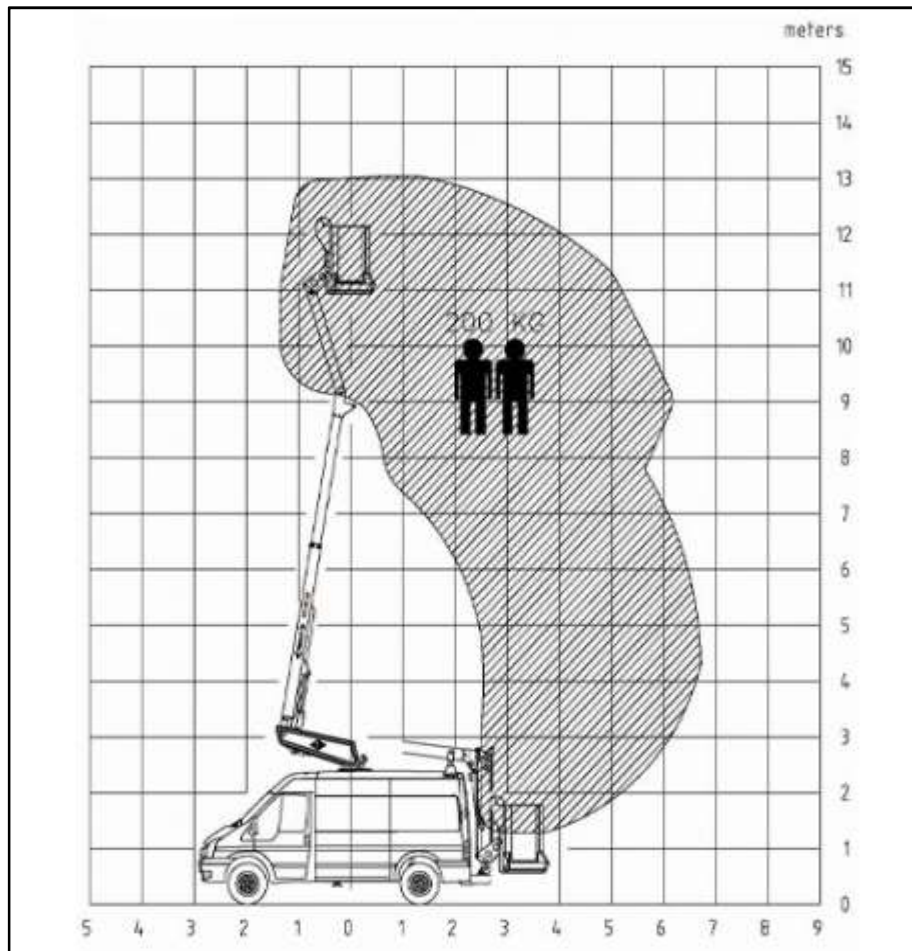

Ford Transit Versalift 36nf

Product Details	
Max Working Height	12.9m
Max Horizontal Outreach	6.8m
Max SWL	200Kg
Cage Dimensions	0.7 x 1.1
Max Persons in Cage	2
Max GVW	3500 Kg
Max Vehicle Height	3.1m
Max Machine Width	2.1m
Working Machine Width	2.4m